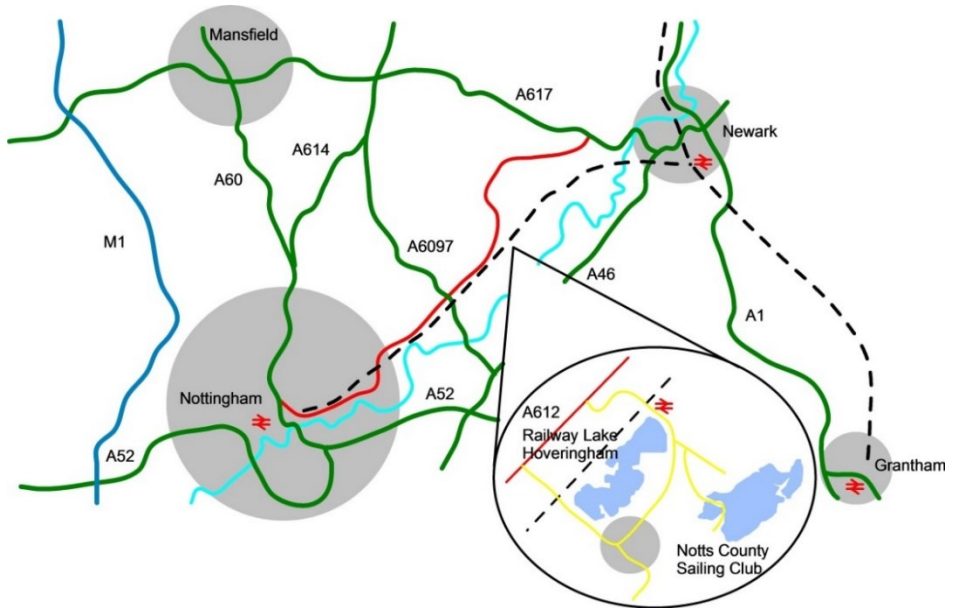

Hoveringham Activity Centre
Nottinghamshire Scouts Adventure
Thurgarton Lane
Hoveringham
NG14 7HL

What3Words

[///tens.refer.clubs](https://tens.refer.clubs)

There is easy access from the A46 via Lowdham. Please use the A612 (Southwell Road) and follow the sign marked 'Industrial Area' at the junction with Station Road. We are trying to minimise the effect of vehicle journeys to and from this location on the local communities by not travelling through the villages of Thurgarton and Hoveringham.