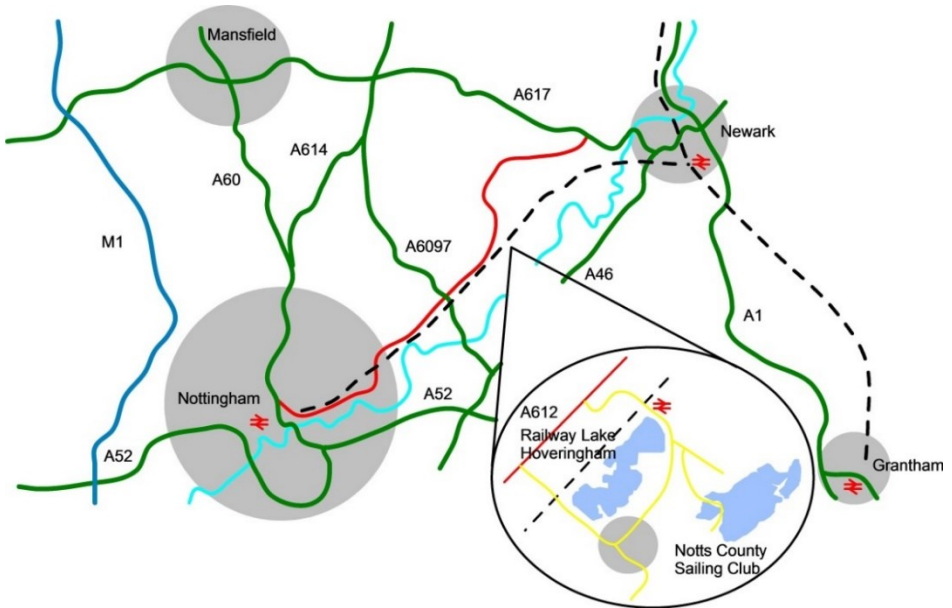

Venue Location

Hoveringham Activity Centre
Nottinghamshire Scouts Adventure
Thurgarton Lane
Hoveringham
NG14 7HL

What3Words

[///tens.refer.clubs](https://tens.refer.clubs)

There is easy access from the A46 via Lowdham. Please use the A612 (Southwell Road) and follow the sign marked 'Industrial Area' at the junction with Station Road. We are trying to minimise the effect of vehicle journeys to and from this location on the local communities by not travelling through the villages of Thurgarton and Hoveringham.